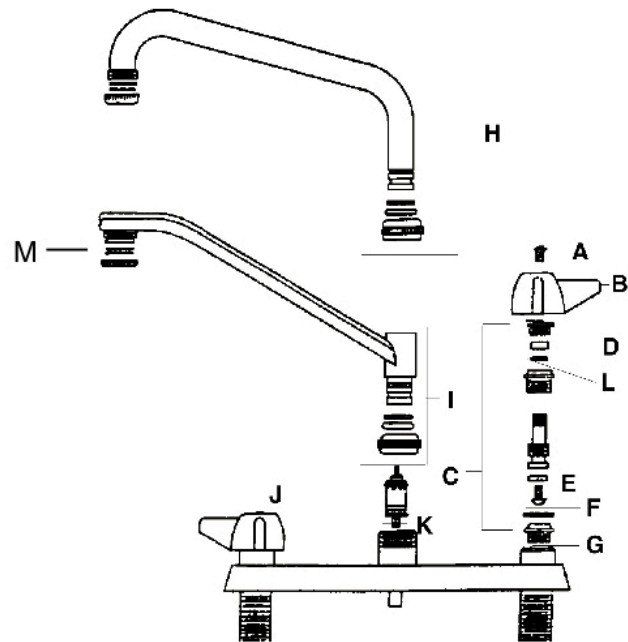

# Kitchen Faucet Models: 120, 121, 122, 125, 126, 127, 128, 146, 147, 148, 149

A	02100	1/4" x 10-32 Oval HD Handle Screw
B	29512	Cold Handle (New Style) (CP)
	29511	Hot Handle (New Style) (CP)
C	303050	Cold Stem Unit
	30305	Hot Stem Unit
D	04053	Packing Rubber (PK/10)
E	01004	0 Flat Washer
F	02014	3/8" x 8-32 Bronze Round HD Screw
G	14423	1/2" OD x 24Th Brass Seat
H	24641	8" Tube Spout w/Aerator (CP)
I	24642	8" Cast Brass Spout w/Aerator
J	10020	Upper Diverter Unit
K	10021	Lower Diverter Unit
L	29893	Washer Brass-Friction
M	14601	2.2 GPM Aerator Reg. Slotted Female
	78777	8" Kit Deck L/Spray

Schematic Reference Code CEN\_THK\_120